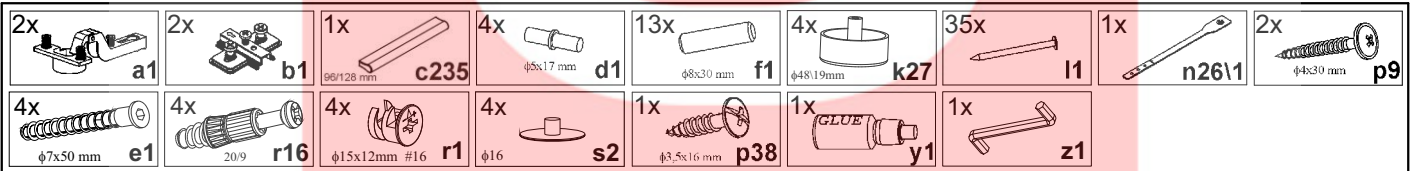

A	B	C	D	A	B	C	D		
1	M98-001	1160	224	2/2	6	M98-202	1800	400	1/2
2	M98-101	330	383	1/2	7	M98-301	622	374	1/2
3	M98-102	330	383	1/2	8	M98-401	1160	100	2/2
4	M98-103	330	383	1/2	9	M98-901	1150	357	1/2
5	M98-201	1800	400	1/2	10	M98-902	645	357	1/2

# Пенал / Cabinet

A	B	C	D	
1	M98-002	886	382	1/2
2	M98-104	890	295	2/2
3	M98-105	890	295	2/2
4	M98-203	600	295	2/2
5	M98-204	600	295	2/2
6	M98-302	567	278	2/2
7	M98-402	890	180	2/2
8	M98-951	917	297	2/2
9	LH-888	888		2/2