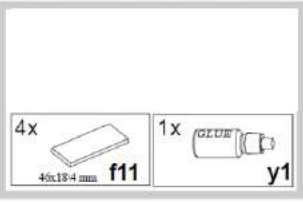

483 mm t17 | 1x

500 mm w26 ^{CL} | 1x

500 mm w26 ^{CR} | 1x

500 mm w26 ^{DR} | 1x

500 mm w26 ^{DL} | 6x

w36 | 1x

GLUE y1 | 1x

z1 |

1 NRTV 1s

4 NRTV 1s

5 NRTV 1s

6 NRTV 1s

7 NRTV 1s

8 NRTV 1s

I

II