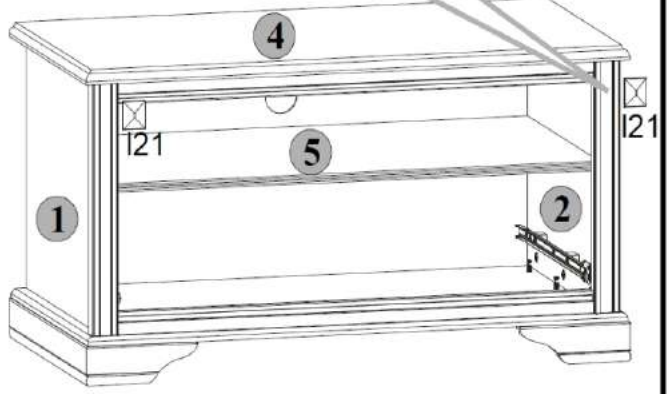

5 NRTV 1s

6 NRTV 1s

7 NRTV 1s