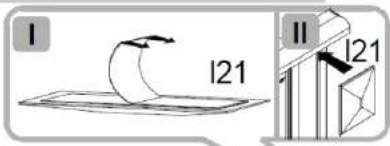

5 NRTV 1s

6 NRTV 1s

7 NRTV 1s