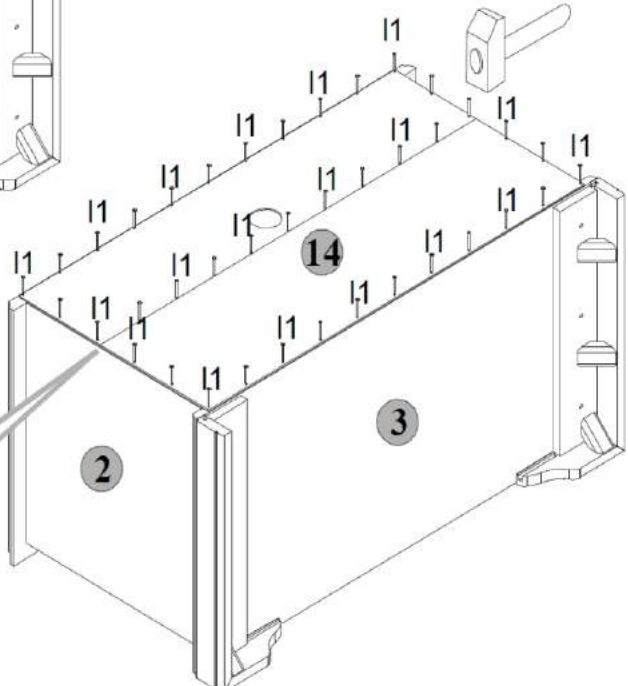

5 NRTV 1s

6 NRTV 1s

7 NRTV 1s